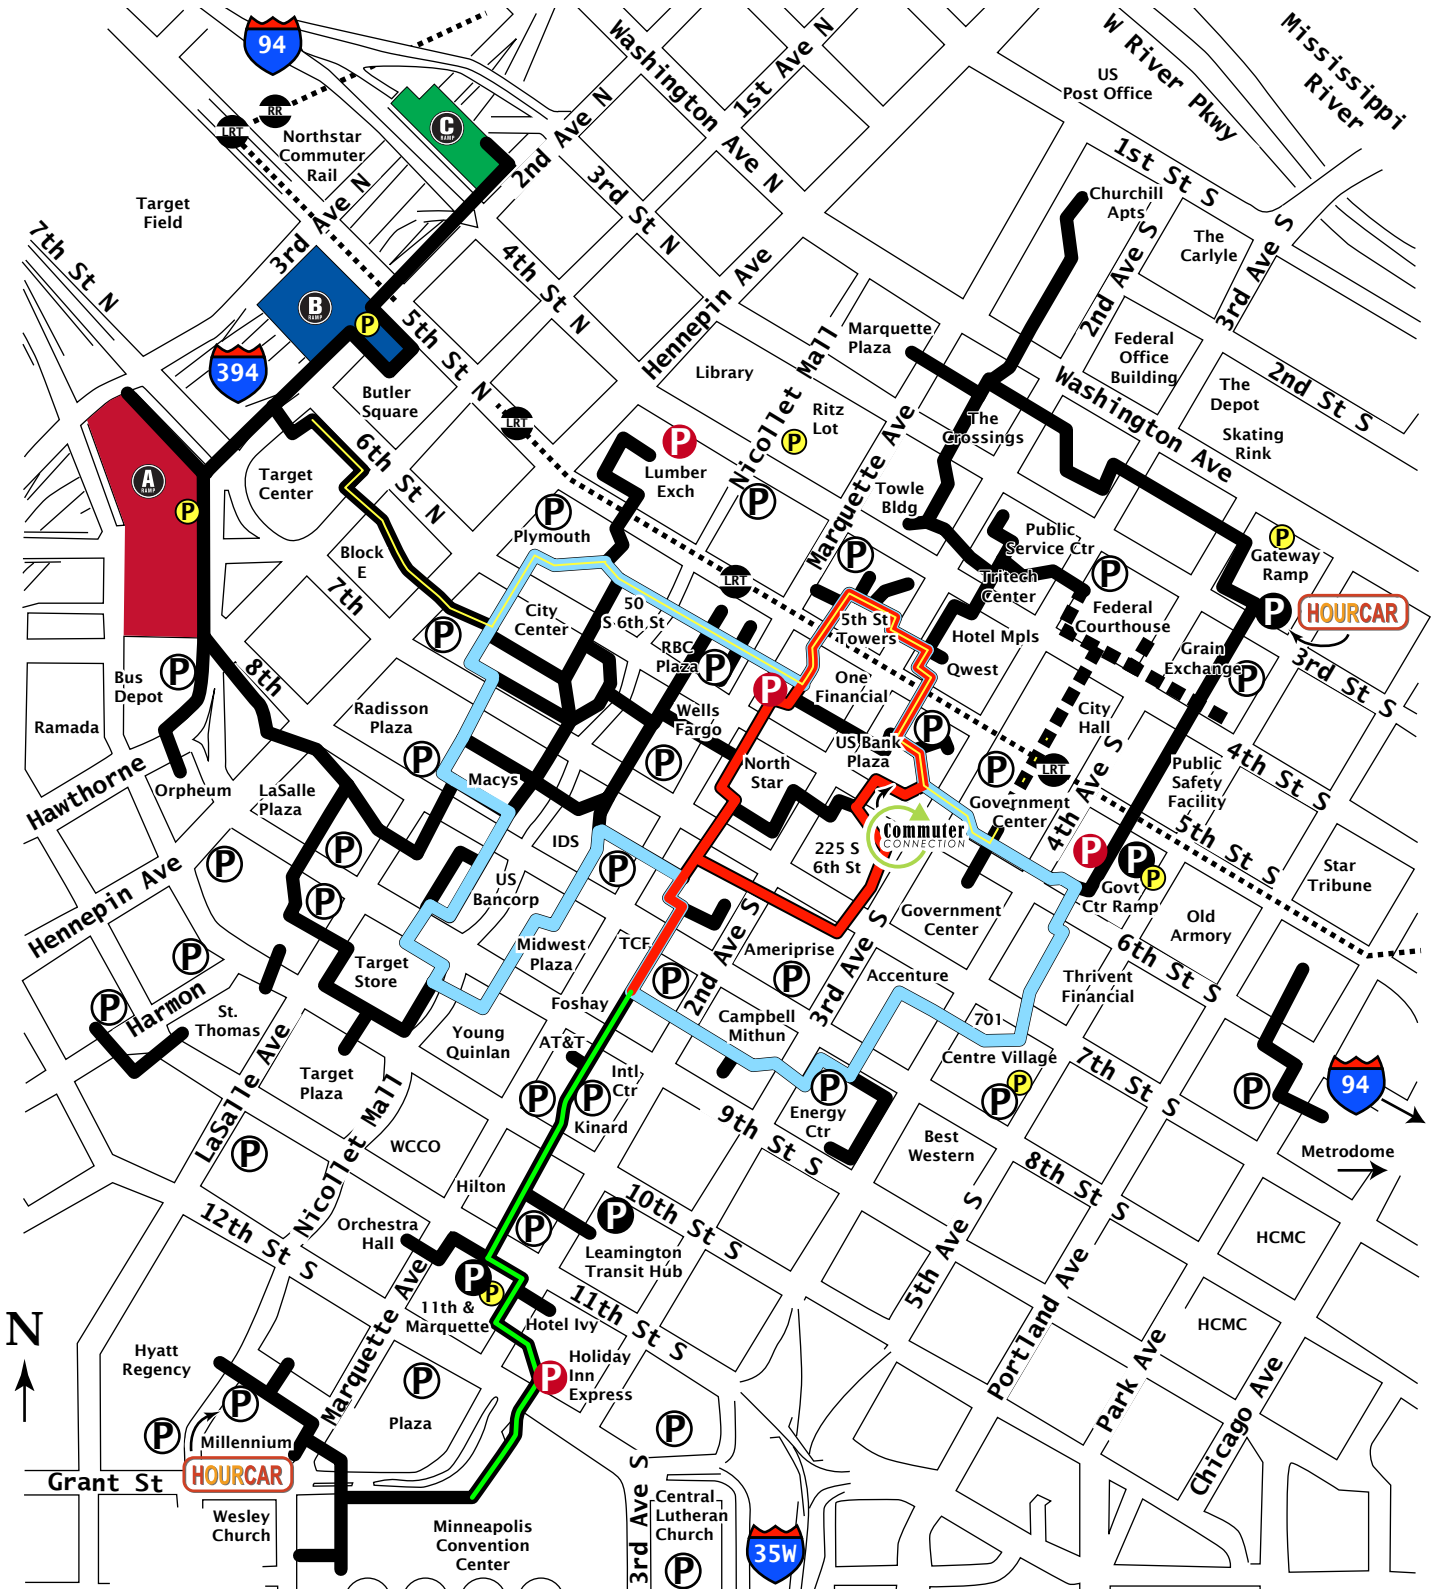

Downtown Minneapolis Skyways

<p>Commuter Connection mplstmo.org</p>	<p>Commuter Connection</p>	<p>ALLIED PARKING, INC.</p>	<p>NEW Discounted Carpool Parking Locations! (as of 10/01/09)</p>	<p>— Skyways ■ Tunnels</p>	<p>— Central City (2 mile loop)</p>
<p>Hour Car Location hourcar.org</p>	<p>Hour Car Location</p>	<p>abc-ramps.com</p>	<p>Parking Ramps with Carpool Discounts, Bike Lockers & Showers</p>	<p>Ⓟ Parking Ramps</p>	<p>— TCF (1 mile loop)</p>
				<p>Ⓟ Parking Ramp with Carpool Discounts</p>	<p>— City Hall to Target Center (.7 mile)</p>
				<p>Ⓟ Motorcycle Parking</p>	<p>— Foshay to Convention Center (.5 mile)</p>